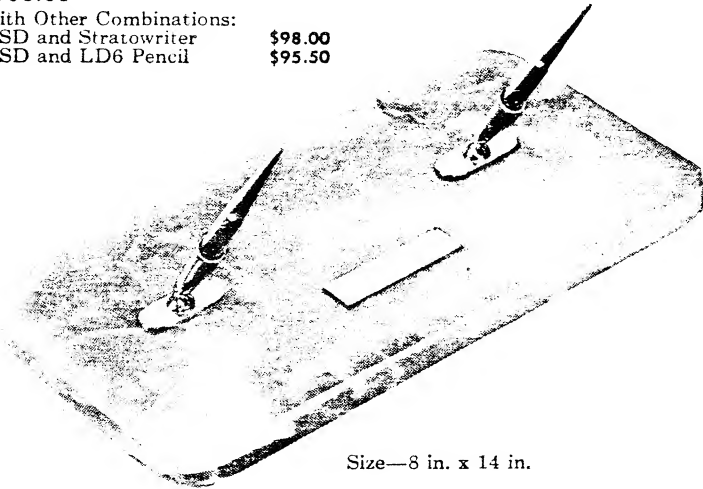

Size—8 in. x 14 in.

W83G

Green Brazilian Onyx
With Two 92SD White Dot Pens
$75.00

With Other Combinations:
92SD and Stratowriter **$73.00**
92SD and LD6 Pencil **$70.50**